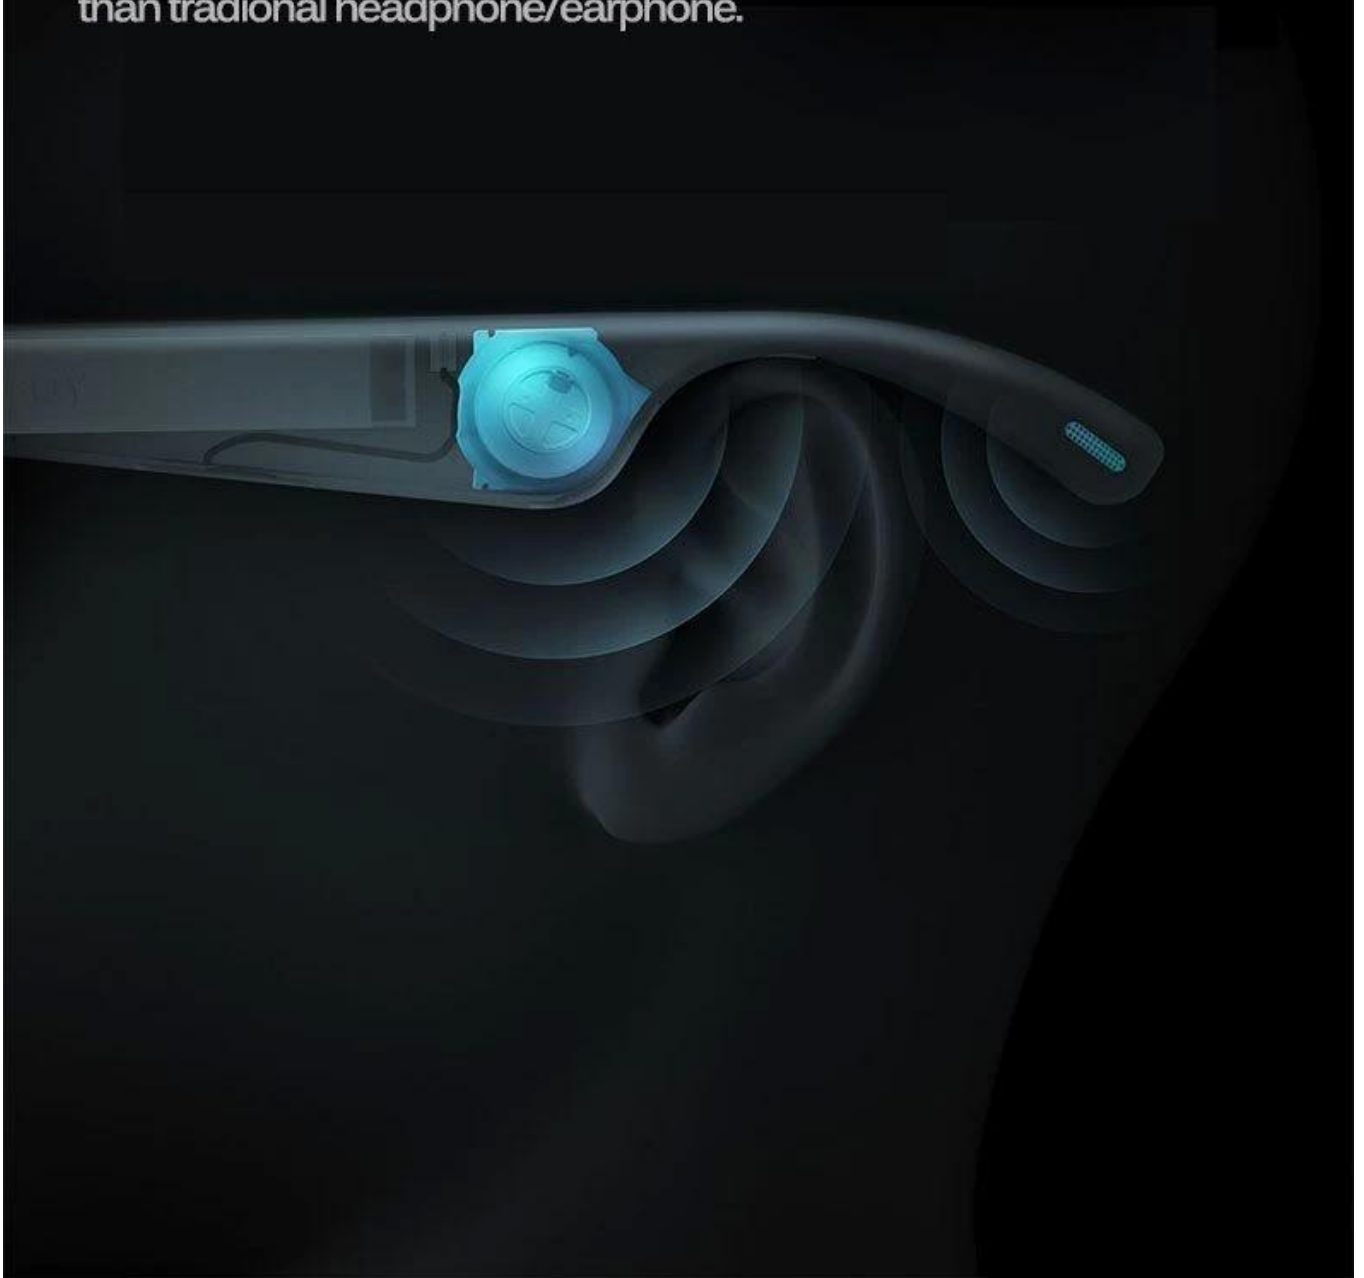

	Playing Music State	On the Phone State	Voice Assistant State
	Quick click for pause/play	Quick click answer the call / answer the new call and finish the current phone	
	Double click for UP	Double click to reject the call	Double click under the state of wireless connected with mobile phone
	Three Times click for Next	Three Times click to dial back the last contats	
	Long press for three seconds to switch calls between the phone and the frame smart		

New generation of Bluetooth 5.0 Sound stability without delay

With new generation of Bluetooth 5.0 directional audioglasses, with high quality, and with speed quality sound, while enhancing the stability of the sound transmission.

Remain free
Have fun in your music world

Directional Sound into the Ear

Quality Sound Non the earphone in the ear

Directional audio technology can accurately project sound into specific areas, whether when you listening to music or during a phone call.

Just enjoy quality audio music/phone call freely. Relax our ear and have our life more secure and more comfortable than tradional headphone/earphone.

IPx4 dustproof and rainproof

Easy to take care of

Ultra-light TR90 memory material for the frame
Fits well with your head curve