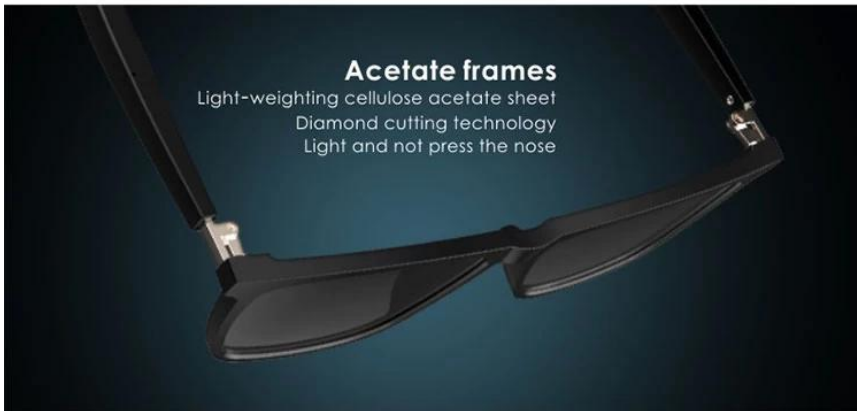

Product details

Do every detail with heart, amazing technology, more excellent appearance..