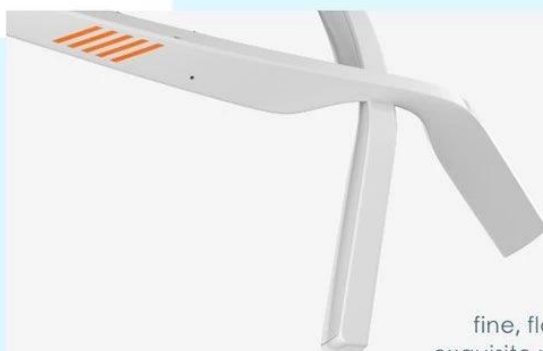

Ultimate touch
graceful curve
fine, flat and smooth touch
exquisite polishing, skin-affinity