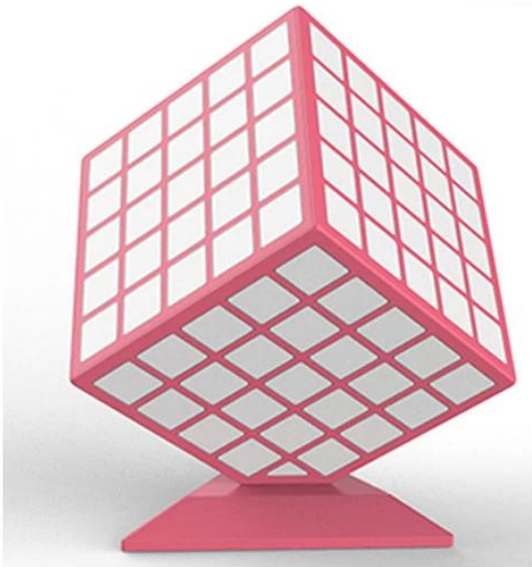

Sawolol®

LED Cube Speaker Plus

NSP-8117PL

www.sawolol.com

Sawolol

Cube LED Speaker Plus

Cube LED Speaker with 360 degree full lights

Material:ABS Plastic

The clock display

Sawolol®

Sawolol

Seven music lamp modes

Various colored lights vary randomly

Sawolol

www.sawolol.com