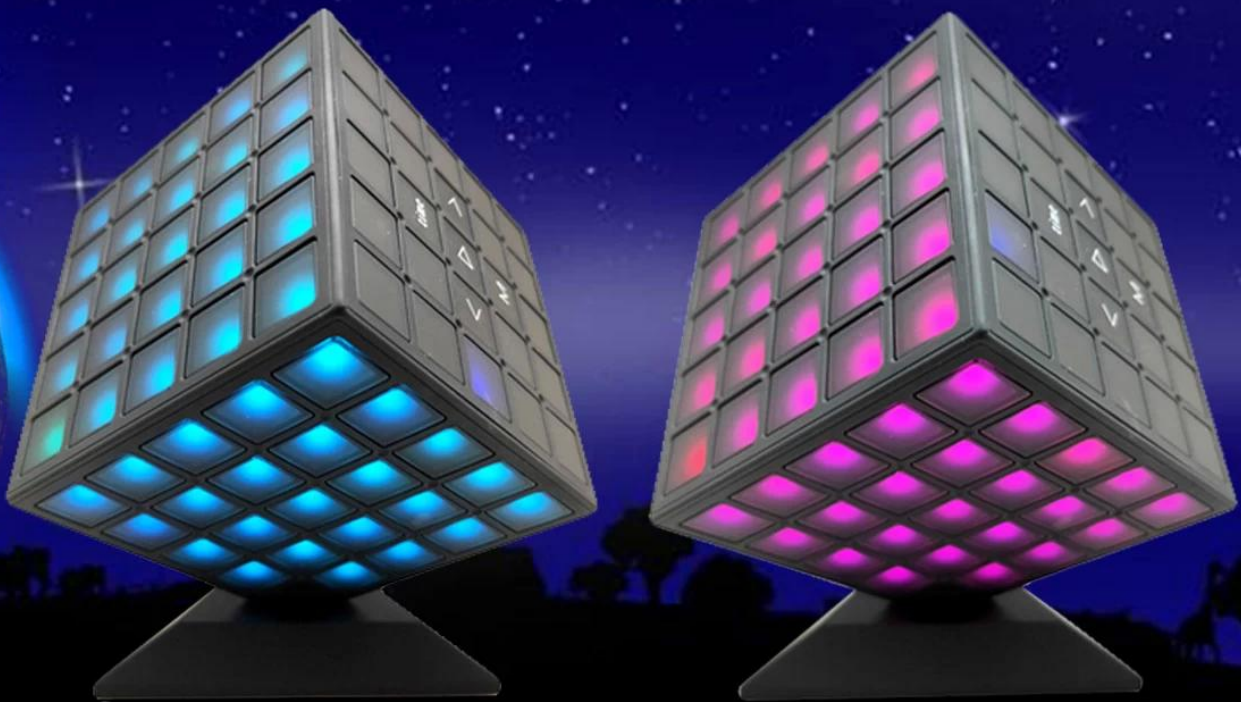

Sawolol®

LED Cube Speaker Plus

NSP-8117PL

www.sawolol.com

Sawolol

Cube LED Speaker Plus

Cube LED Speaker with 360 degree full lights

Material:ABS Plastic

Bluetooth specification:V5.0

Support TF Card/AUX/Hands-free call

360 degree revolving full lights

Time function with alarm clock

Speaker:ø52MM/ 4ohms /8W

Signal to noise ratio:90HZ-20K/65dB

Battery: 2200mAh

Sawolol®

 3D Full LED Light

www.sawolol.com

Multiple color options

Sawolol®

Multi-color Night Lights

www.sawolol.com

Sawolol

The clock display

Sawolol®

Sawolol

Seven music lamp modes

Various colored lights vary randomly

Sawolol

www.sawolol.com