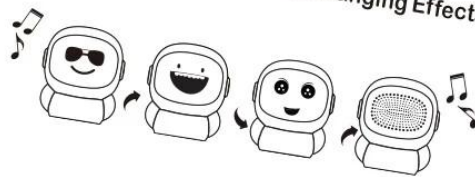

4. [TWS](#), LED, , , , [TWS](#) .

Sawolol [TWS](#) Sawolol Jaskey Limited Jaskey Limited 15 TWS Sawolol .

MUSIC

Face-Changing Robot

-EQ Audio Changing Speaker
Colour Breathing Light

Sm:)e **ROTATE ME**
Joy in EQ Audio Changing Effects