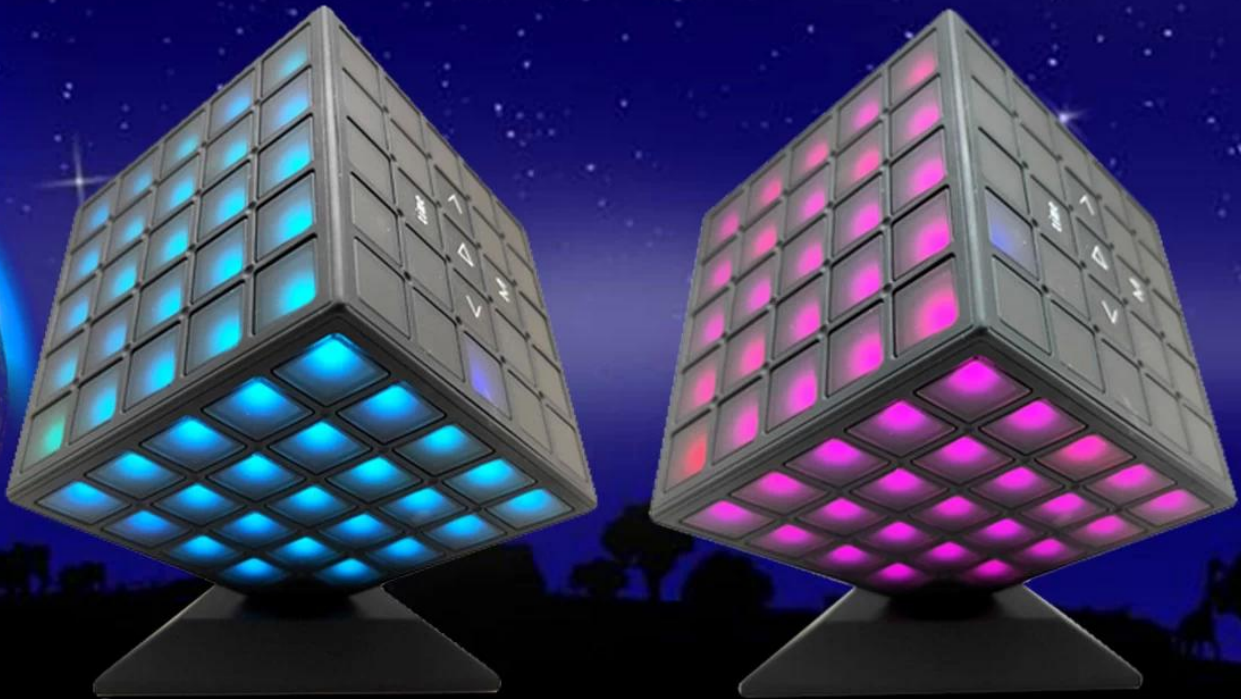

www.sawolol.com

Sawolol

Cube LED Speaker Plus

Cube LED Speaker with 360 degree full lights

Material:ABS Plastic

Bluetooth specification:V5.0

Support TF Card/AUX/Hands-free call

360 degree revolving full lights

Accessories: USB charging cable, Manual, Gift box

Product size:16*16*18CM

HS code: 8518210000

www.sawolol.com

Sawolol®

 3D Full LED Light

www.sawolol.com

Multiple color options

Sawolol®

Multi-color Night Lights

www.sawolol.com

Sawolol

The clock display

Sawolol®

Sawolol

Seven music lamp modes