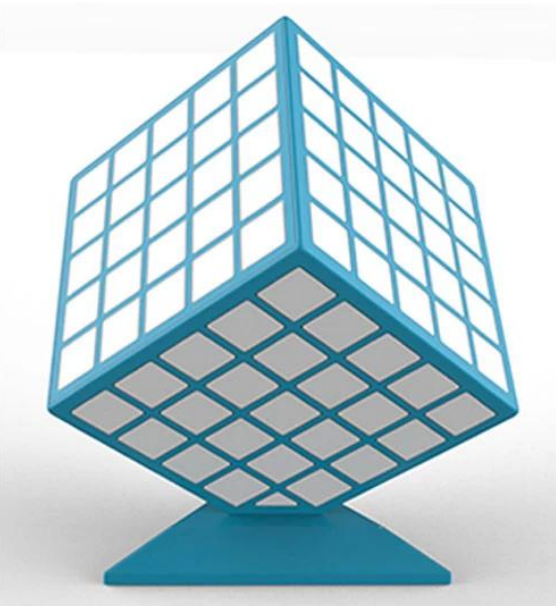

www.sawolol.com