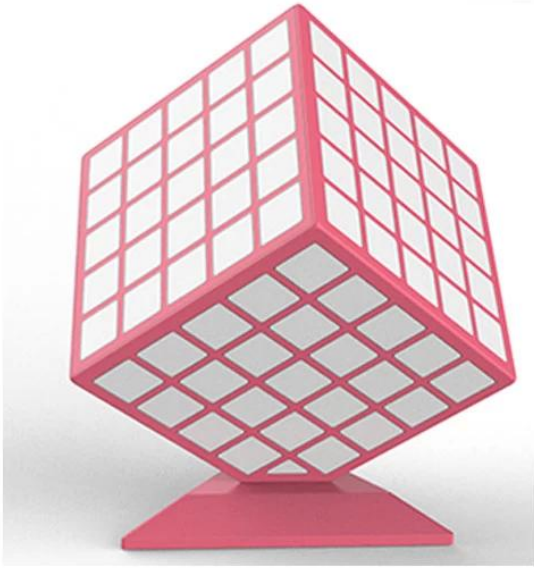

www.sawolol.com