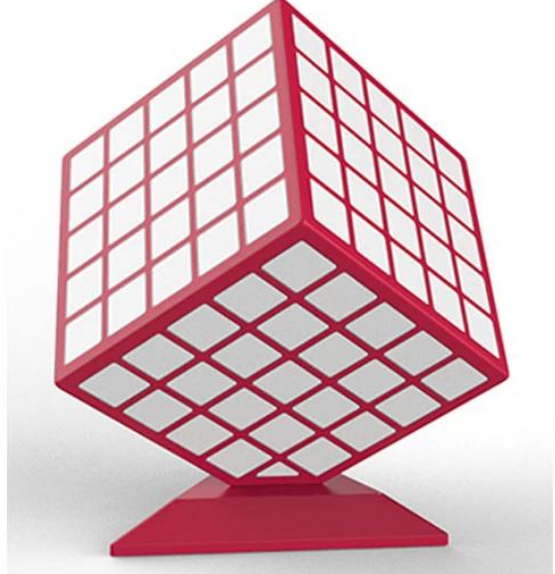

www.sawolol.com