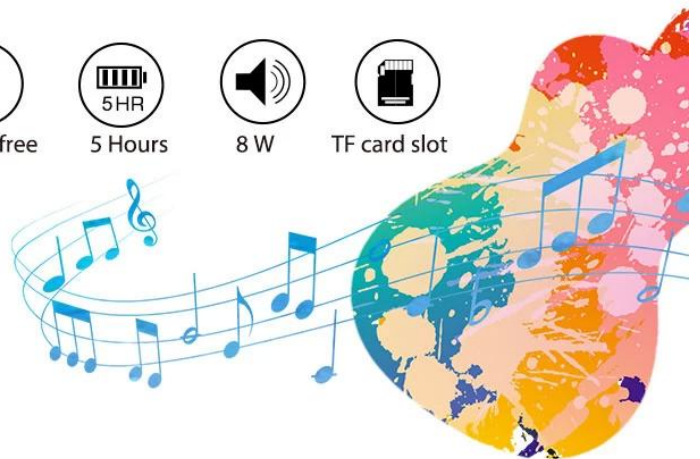

Accessories: USB charging cable, Manual, Gift box

Product size:16*16*18CM

HS code: 8518210000

www.sawolol.com

Sawolol®

 3D Full LED Light

www.sawolol.com

Multiple color options